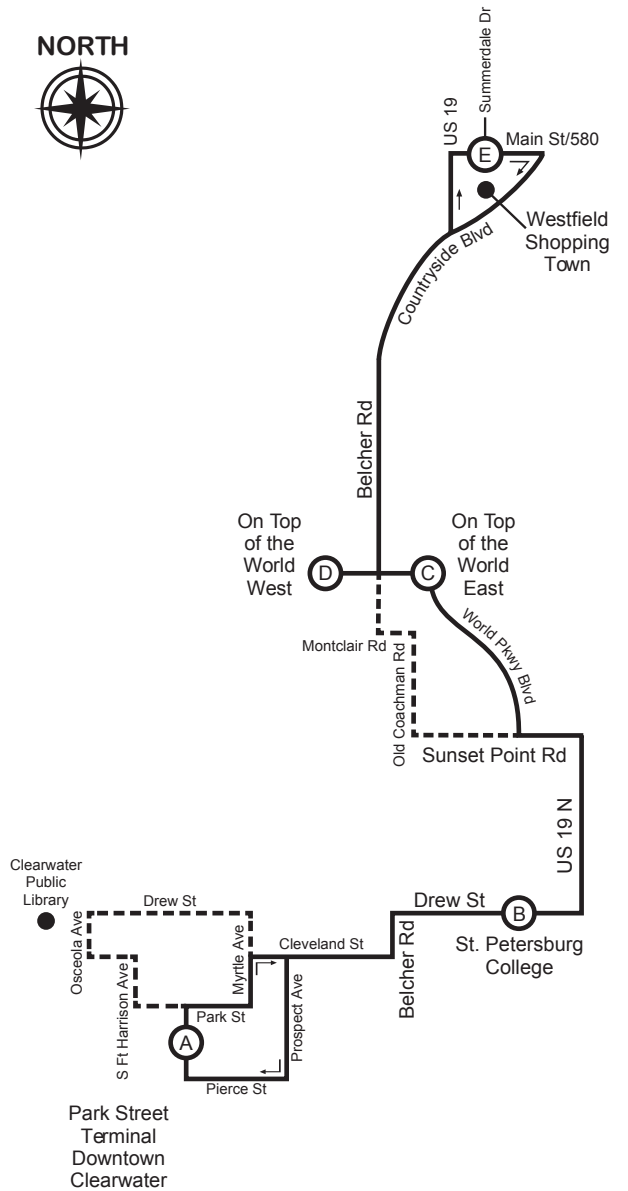

NORTH

LEGEND:

- Timepoint; see scheduled times. Board at bus stop signs located frequently along the route.
- Landmark
- Denotes intermittent service

NOTE: Map not to scale

Route 76

PARK STREET TERMINAL TO WESTFIELD SHOPPING TOWN MONDAY - FRIDAY

(A) Park Street Terminal	(B) St. Petersburg College	(C) On Top of the World East	(D) On Top of the World West	(E) Westfield Shopping Town
-	-	-	-	-
6:30 AM	6:48	-	-	7:05
7:15	7:35	7:49	7:54	8:05
8:15	8:35	8:49	8:54	9:05
9:15	9:35	9:49	9:54	10:05
10:15	10:35	10:49	10:54	11:05
11:15	11:35	11:49	11:54	12:05
12:15 PM	12:35	12:49	12:54	1:05
1:15	1:35	1:49	1:54	2:05
2:15	2:35	2:49	2:54	3:05
3:15	3:35	3:49	3:54	4:05
4:15	4:35	4:49	4:54	5:05
5:15	5:35	5:49	5:54	6:05
6:15	6:33	-	-	6:50

WESTFIELD SHOPPING TOWN TO PARK STREET TERMINAL MONDAY - FRIDAY

(E) Westfield Shopping Town	(D) On Top of the World West	(C) On Top of the World East	(B) St. Petersburg College	(A) Park Street Terminal
5:55 AM	-	-	6:10	6:30
7:05	7:17	7:22	7:34	8:00
8:05	8:17	8:22	8:34	9:00
9:05	9:17	9:22	9:34	10:00
10:05	10:17	10:22	10:34	11:00
11:05	11:17	11:22	11:34	12:00
12:05 PM	12:17	12:22	12:34	1:00
1:05	1:17	1:22	1:34	2:00
2:05	2:17	2:22	2:34	3:00
3:05	3:17	3:22	3:34	4:00
4:05	4:17	4:22	4:34	5:00
5:05	5:17	5:22	5:34	6:00
6:05	6:17	6:22	6:34	7:00
-	-	-	-	-

SATURDAY (No Sunday/Holiday Service)

(A) Park Street Terminal	(B) St. Petersburg College	(C) On Top of the World East	(D) On Top of the World West	(E) Westfield Shopping Town
-	-	-	-	-
7:15 AM	7:30	7:38	7:42	7:50
8:15	8:30	8:38	8:42	8:50
9:15	9:29	9:38	9:44	9:55
10:15	10:29	10:38	10:44	10:55
11:15	11:32	11:42	11:47	11:55
12:15 PM	12:32	12:42	12:47	12:55
1:15	1:32	1:42	1:47	1:55
2:15	2:32	2:42	2:47	2:55
3:15	3:32	3:42	3:47	3:55
4:15	4:32	4:42	4:47	4:55
5:15	5:32	5:42	5:47	5:55
6:15	6:29	-	-	6:45
6:15	6:33	-	-	6:50