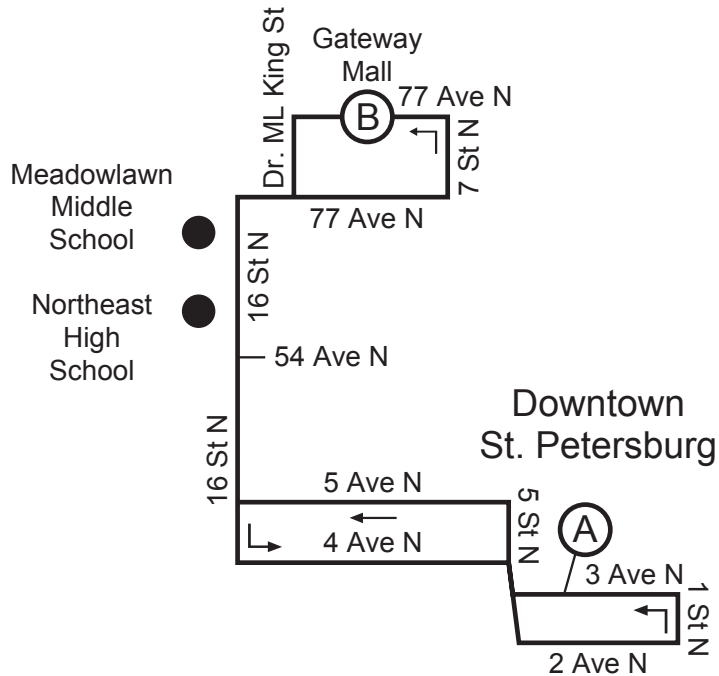

NORTH

**LEGEND**

- Timepoint; see scheduled times. Board at bus stop signs located frequently along the route.
- Landmark

Note: Map not to scale

# Route 16

## DOWNTOWN ST. PETERSBURG TO GATEWAY MALL

### MONDAY - FRIDAY

| (A)<br>3 Ave N & 4 St N | (B)<br>Gateway Mall | (B)<br>Gateway Mall | (A)<br>3 Ave N & 4 St N |
|-------------------------|---------------------|---------------------|-------------------------|
| 6:15 AM                 | 6:40                | 6:45                | 7:15                    |
| 7:20                    | 7:45                | 7:55                | 8:30                    |
| 8:30                    | 8:55                | 9:00                | 9:35                    |
| 9:35                    | 10:00               | 10:05               | 10:40                   |
| 10:40                   | 11:05               | 11:10               | 11:45                   |
| 11:45                   | 12:10               | 12:15               | 12:50                   |
| 12:50 PM                | 1:15                | 1:20                | 1:55                    |
| 1:55                    | 2:20                | 2:25                | 3:00                    |
| 3:00                    | 3:25                | 3:30                | 4:05                    |
| 4:05                    | 4:30                | 4:35                | 5:10                    |
| 5:10                    | 5:35                | 5:40                | 6:15                    |
| 6:15                    | 6:40                | 6:45                | 7:15                    |
| 7:15                    | 7:40                | -                   | -                       |