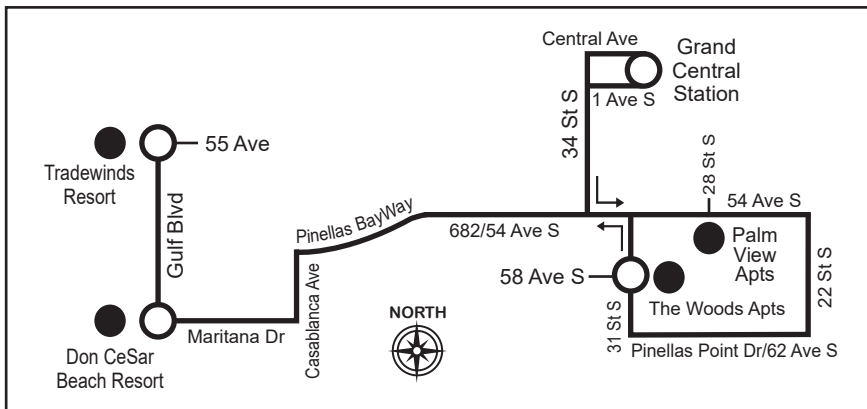

Route 90 COMMUTER SERVICE
GRAND CENTRAL STATION TO ST. PETE BEACH TO GRAND CENTRAL STATION

Serving: Grand Central Station, Palm View Apartments, The Woods Apartments, Don CeSar Beach Resort, Tradewinds Resort, St. Pete Beach, Grand Central Station

MONDAY - SUNDAY

Grand Central Station	31 St S & 58 Ave S	Gulf Blvd & Maritana Dr	Gulf Blvd & 55 Ave	Grand Central Station
7:05 AM	7:25	7:35	7:40	8:05

Route 90 COMMUTER SERVICE
GRAND CENTRAL STATION TO ST. PETE BEACH VIA PINELLAS BAYWAY

Serving: Grand Central Station, Palm View Apartments, The Woods Apartments, Don CeSar Beach Resort, Tradewinds Resort, St. Pete Beach

MONDAY - SUNDAY

Grand Central Station	31 St S & 58 Ave S	Gulf Blvd & Maritana Dr	Gulf Blvd & 55 Ave	Gulf Blvd & 55 Ave	Gulf Blvd & Maritana Dr	31 St S & 58 Ave S	Grand Central Station
8:20 AM	8:40	8:50	8:55	9:00	9:05	9:20	9:35

Route 90 COMMUTER SERVICE
GRAND CENTRAL STATION TO ST. PETE BEACH TO GRAND CENTRAL STATION

Serving: Grand Central Station, St. Pete Beach, Tradewinds Resort, Don CeSar Beach Resort, Palm View Apartments, The Woods Apartments, Grand Central Station