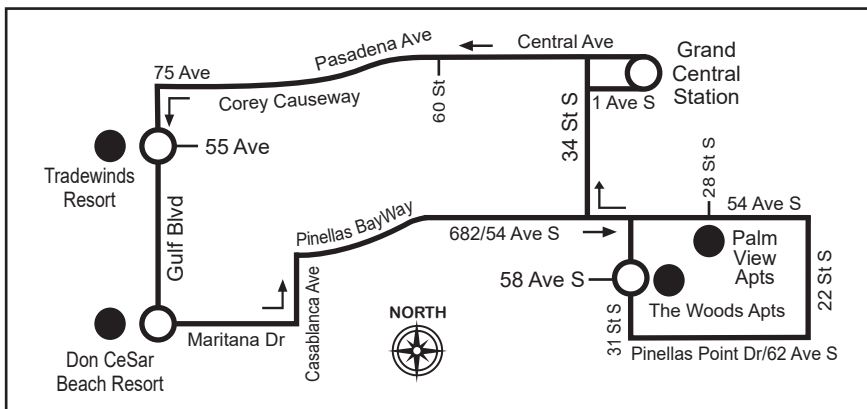

Route 90 COMMUTER SERVICE
GRAND CENTRAL STATION TO ST. PETE BEACH TO GRAND CENTRAL STATION

Serving: Grand Central Station, Palm View Apartments, The Woods Apartments, Don CeSar Beach Resort, Tradewinds Resort, St. Pete Beach, Grand Central Station

MONDAY - SUNDAY

Grand Central Station	31 St S & 58 Ave S	Gulf Blvd & Maritana Dr	Gulf Blvd & 55 Ave	Grand Central Station
7:05 AM	7:25	7:35	7:40	8:05

Route 90 COMMUTER SERVICE
GRAND CENTRAL STATION TO ST. PETE BEACH VIA PINELLAS BAYWAY

Serving: Grand Central Station, Palm View Apartments, The Woods Apartments, Don CeSar Beach Resort, Tradewinds Resort, St. Pete Beach

MONDAY - SUNDAY

Grand Central Station	31 St S & 58 Ave S	Gulf Blvd & Maritana Dr	Gulf Blvd & 55 Ave	Gulf Blvd & 55 Ave	Gulf Blvd & Maritana Dr	31 St S & 58 Ave S	Grand Central Station
8:20 AM	8:40	8:50	8:55	9:00	9:05	9:20	9:35

Route 90 COMMUTER SERVICE
GRAND CENTRAL STATION TO ST. PETE BEACH TO GRAND CENTRAL STATION

Serving: Grand Central Station, St. Pete Beach, Tradewinds Resort, Don CeSar Beach Resort, Palm View Apartments, The Woods Apartments, Grand Central Station