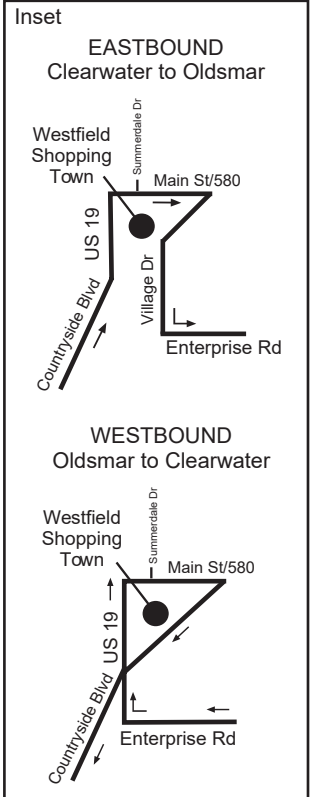

Route 67

PARK STREET TERMINAL TO TAMPA RD & ST. PETERSBURG DR

MONDAY - FRIDAY

(No Saturday, Sunday & Holiday Service)

(A)	(B)	(C)	(D)
Park Street Terminal	Hercules Ave & Sunset Point Rd	McMullen Booth Rd & Enterprise Rd	Arrive Tampa Rd & St. Petersburg Dr
6:00 AM	6:09	6:23	6:45
7:00	7:13	7:28	7:50
8:00	8:13	8:29	8:50
9:00	9:14	9:30	9:55
10:00	10:14	10:30	10:55
11:00	11:14	11:30	11:55
12:00 PM	12:13	12:29	12:55
1:00	1:13	1:29	1:55
2:00	2:13	2:30	2:55
3:00	3:13	3:30	3:55
4:00	4:13	4:30	4:55
5:00	5:13	5:30	5:55
6:00	6:13	6:28	6:50

ST. PETERSBURG DR TO PARK STREET TERMINAL

MONDAY - FRIDAY
(No Saturday, Sunday & Holiday Service)

(D)	(C)	(B)	(A)
Depart Tampa Rd & St. Petersburg Dr	McMullen Booth Rd & Enterprise Rd	Hercules Ave & Sunset Point Rd	Park Street Terminal
7:00 AM	7:09	7:24	7:45
8:00	8:09	8:26	8:45
9:00	9:10	9:27	9:45
10:00	10:10	10:27	10:45
11:00	11:10	11:28	11:45
12:00 PM	12:10	12:29	12:45
1:00	1:10	1:29	1:45
2:00	2:10	2:29	2:45
3:00	3:10	3:29	3:45
4:00	4:10	4:29	4:45
5:00	5:10	5:29	5:45
6:00	6:10	6:27	6:45

Effective 3-29-20

LEGEND

- Timepoint; see scheduled times. Board at bus stop signs located frequently along the route.
- Landmark
- Denotes Intermittent Service

Note: Map not to scale

♿ - Wheelchair Service Provided On All Trips