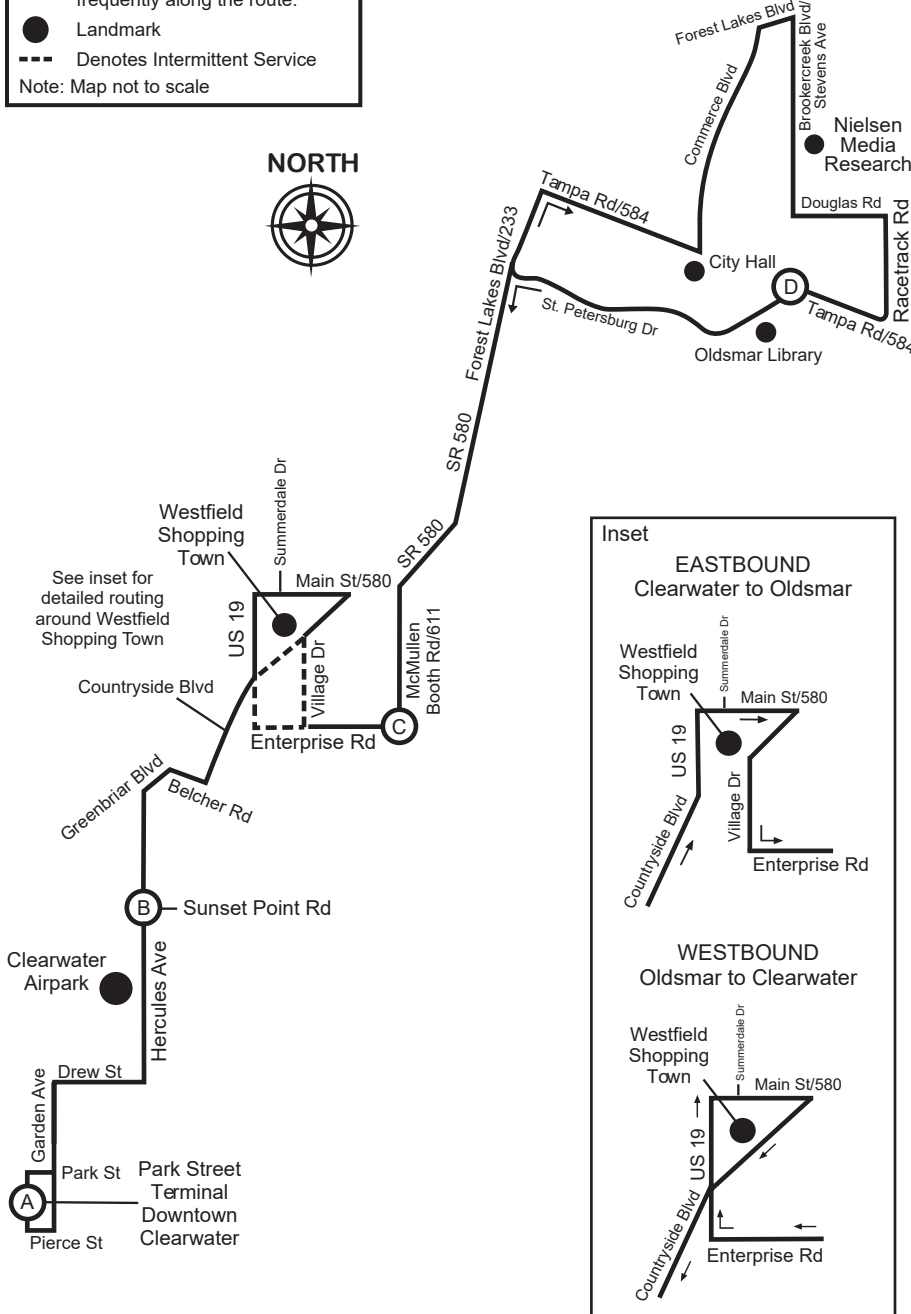

Route 67

PARK STREET TERMINAL TO TAMPA RD & ST. PETERSBURG DR

MONDAY - FRIDAY

(No Saturday, Sunday & Holiday Service)

(A)	(B)	(C)	(D)
Park Street Terminal	Hercules Ave & Sunset Point Rd	McMullen Booth Rd & Enterprise Rd	Arrive Tampa Rd & St. Petersburg Dr
6:00 AM	6:09	6:23	6:45
7:00	7:13	7:28	7:50
8:00	8:13	8:29	8:50
9:00	9:14	9:30	9:55
10:00	10:14	10:30	10:55
11:00	11:14	11:30	11:55
12:00 PM	12:13	12:29	12:55
1:00	1:13	1:29	1:55
2:00	2:13	2:30	2:55
3:00	3:13	3:30	3:55
4:00	4:13	4:30	4:55
5:00	5:13	5:30	5:55
6:00	6:13	6:28	6:50

ST. PETERSBURG DR TO PARK STREET TERMINAL

MONDAY - FRIDAY
(No Saturday, Sunday & Holiday Service)

(D)	(C)	(B)	(A)
Depart Tampa Rd & St. Petersburg Dr	McMullen Booth Rd & Enterprise Rd	Hercules Ave & Sunset Point Rd	Park Street Terminal
7:00 AM	7:09	7:24	7:45
8:00	8:09	8:26	8:45
9:00	9:10	9:27	9:45
10:00	10:10	10:27	10:45
11:00	11:10	11:28	11:45
12:00 PM	12:10	12:29	12:45
1:00	1:10	1:29	1:45
2:00	2:10	2:29	2:45
3:00	3:10	3:29	3:45
4:00	4:10	4:29	4:45
5:00	5:10	5:29	5:45
6:00	6:10	6:27	6:45

Effective 3-29-20

LEGEND

- Timepoint; see scheduled times. Board at bus stop signs located frequently along the route.
- Landmark
- Denotes Intermittent Service

Note: Map not to scale

♿ - Wheelchair Service Provided On All Trips