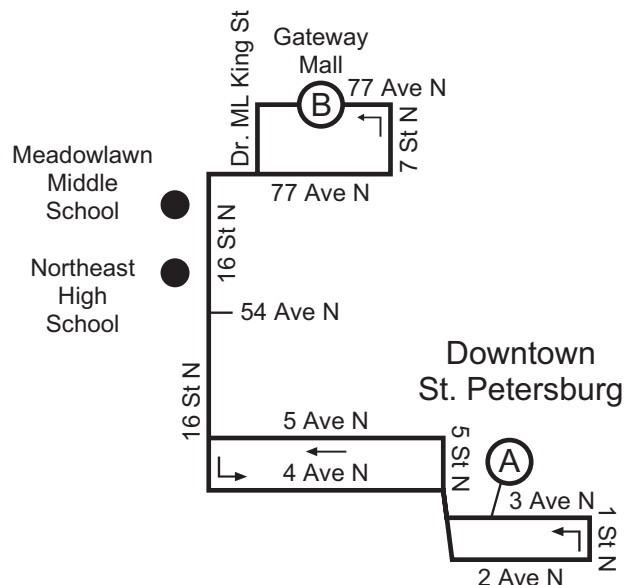

LEGEND

- Timepoint; see scheduled times. Board at bus stop signs located frequently along the route.
 - Landmark
- Note: Map not to scale

Route 16

DOWNTOWN ST. PETERSBURG TO GATEWAY MALL

MONDAY - FRIDAY

SATURDAY, SUNDAY & HOLIDAYS

(A) 3 Ave N & 4 St N	(B) Gateway Mall	(B) Gateway Mall	(A) 3 Ave N & 4 St N
6:20 AM	6:45	6:45	7:10
7:15	7:40	7:50	8:20
8:25	8:50	8:55	9:25
9:30	9:55	10:00	10:30
10:35	11:00	11:05	11:35
11:40	12:05	12:10	12:40
12:45 PM	1:10	1:15	1:45
1:50	2:15	2:20	2:50
2:55	3:20	3:25	3:55
4:00	4:25	4:30	5:00
5:05	5:30	5:35	6:05
6:10	6:35	6:40	7:10

(A) 3 Ave N & 4 St N	(B) Gateway Mall	(B) Gateway Mall	(A) 3 Ave N & 4 St N
8:15 AM	8:40	8:50	9:20
9:20	9:45	9:55	10:25
10:25	10:50	11:00	11:30
11:30	11:55	12:05	12:35
12:35 PM	1:00	1:10	1:40
1:40	2:05	2:15	2:45
2:45	3:10	3:20	3:50
3:50	4:15	4:25	4:55
4:55	5:20	5:30	6:00
6:00	6:25	6:35	7:00