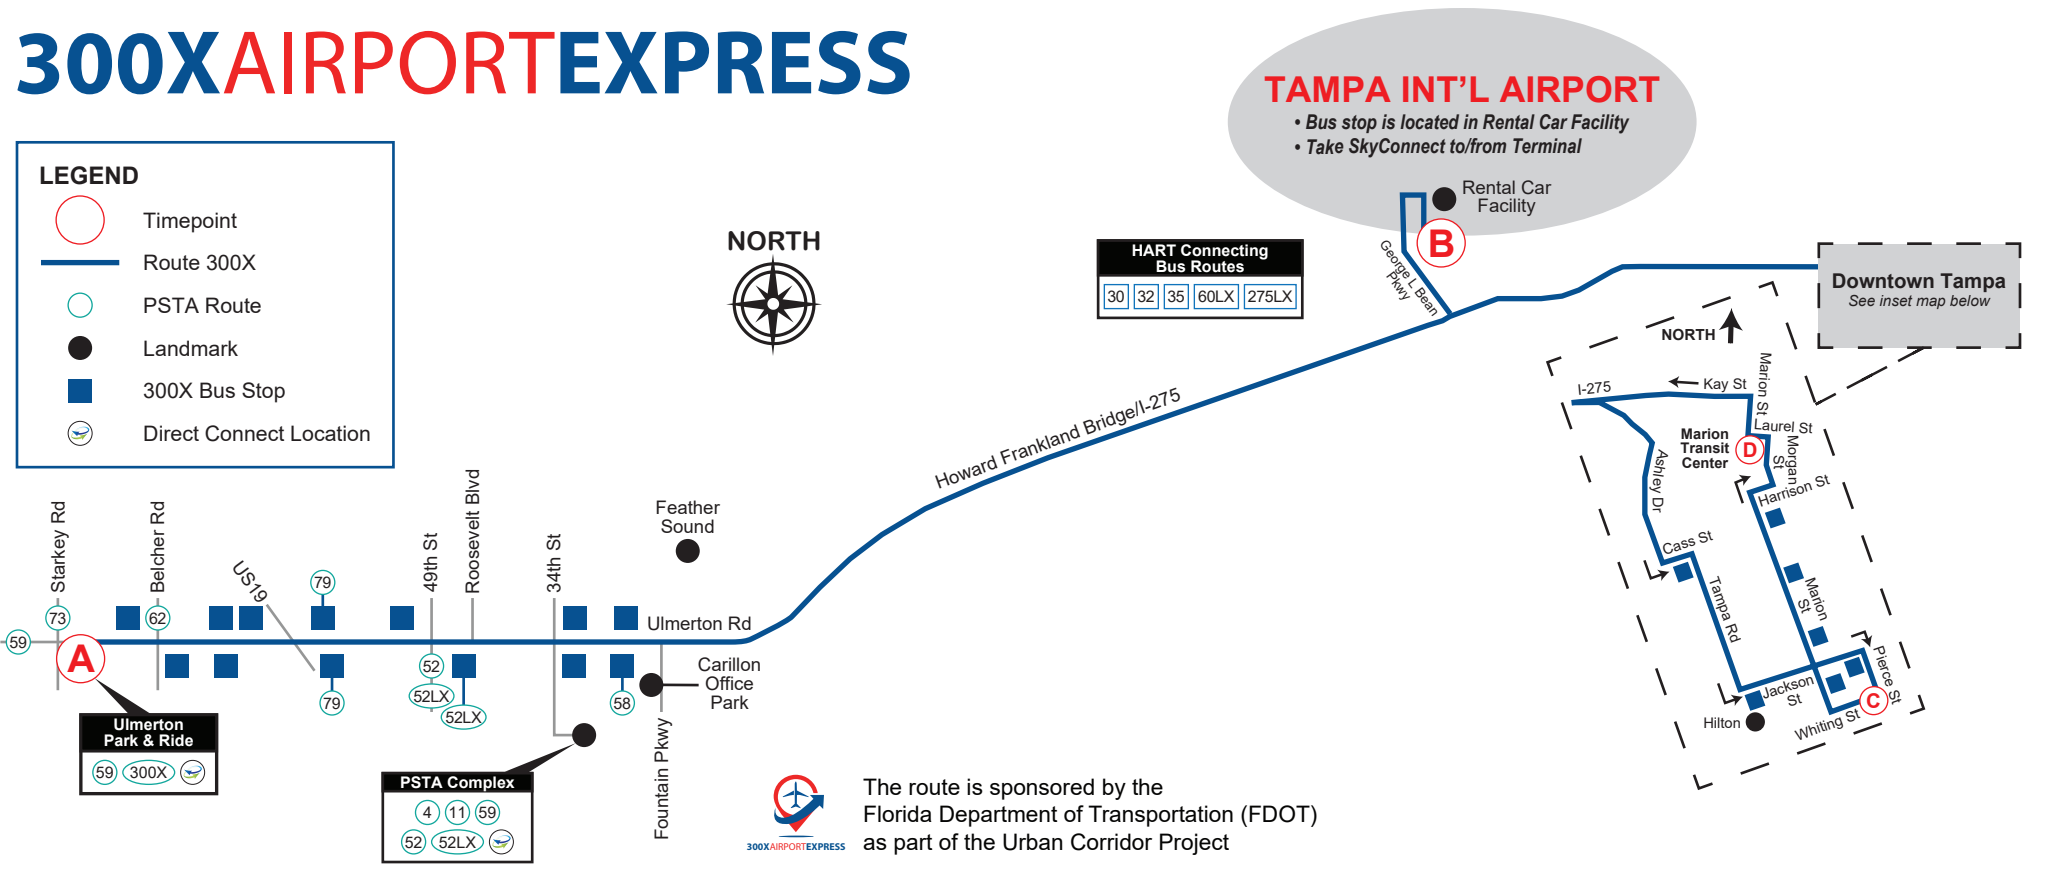

# 300X AIRPORTEXPRESS

**LEGEND**

- Timepoint
- Route 300X
- PSTA Route
- Landmark
- 300X Bus Stop
- 🚗 Direct Connect Location

## ULMERTON PARK & RIDE TO TAMPA INTERNATIONAL AIRPORT AND DOWNTOWN TAMPA

MONDAY - FRIDAY  
NO SATURDAY, SUNDAY & HOLIDAY SERVICE  
\$3.00 Cash Fare - Correct Change Required

## TAMPA INTERNATIONAL AIRPORT AND DOWNTOWN TAMPA TO ULMERTON PARK & RIDE

MONDAY - FRIDAY  
NO SATURDAY, SUNDAY & HOLIDAY SERVICE  
\$3.00 Cash Fare - Correct Change Required

(A)	(B)	(C)	(D)	(C)	(D)	(B)	(A)
Ulmerton Park & Ride	Tampa International Airport	Pierce St	Marion Transit Center	Pierce St	Marion Transit Center	Tampa International Airport	Ulmerton Park & Ride
6:10 AM	<b>6:55</b>	7:09	7:14	—	7:52 AM	<b>8:10</b>	8:55
7:00	—	7:50	7:55	—	8:52	<b>9:10</b>	9:55
8:07	<b>8:55</b>	9:07	9:12	—	9:52	<b>10:10</b>	10:55
9:10	<b>9:55</b>	10:07	10:12	—	10:52	<b>11:10</b>	11:55
12:07 PM	<b>12:55</b>	1:09	1:14	—	1:52	<b>2:10</b>	2:55
3:17	<b>3:55</b>	4:13	—	4:40 PM	4:55	—	5:45
4:17	<b>4:55</b>	5:13	—	5:33	5:53	<b>6:11</b>	6:56
5:20	<b>5:55</b>	6:11	—	6:37	6:52	<b>7:10</b>	7:55
6:20	<b>6:55</b>	7:11	—	7:37	7:52	<b>8:10</b>	8:55

🚗 - Wheelchair Service Provided On All Trips  
TIMES SHOWN ARE SCHEDULED BUT MAY VARY DUE TO TRAFFIC CONDITIONS, WEATHER OR UNFORESEEN EVENTS.