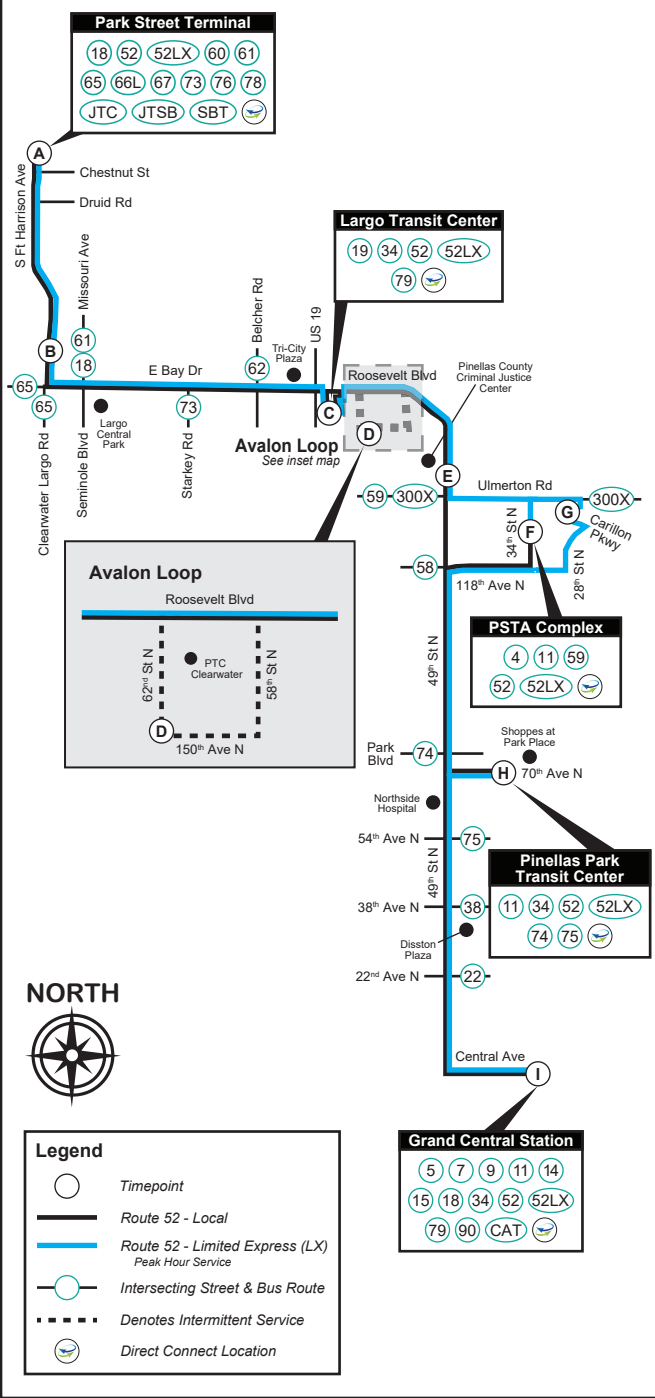

Route 52/52LX

DOWNTOWN CLEARWATER TO GRAND CENTRAL STATION

MONDAY - FRIDAY

Legend

- Timepoint
- Route 52 - Local
- Route 52 - Limited Express (LX) Peak Hour Service
- Intersecting Street & Bus Route
- Denotes Intermittent Service
- Direct Connect Location

Wheelchair Service Provided On All Trips

TIMES SHOWN ARE SCHEDULED BUT MAY VARY DUE TO TRAFFIC CONDITIONS, WEATHER OR UNFORESEEN EVENTS.

Effective 10-20-19

Route 52/52LX

GRAND CENTRAL STATION TO DOWNTOWN CLEARWATER