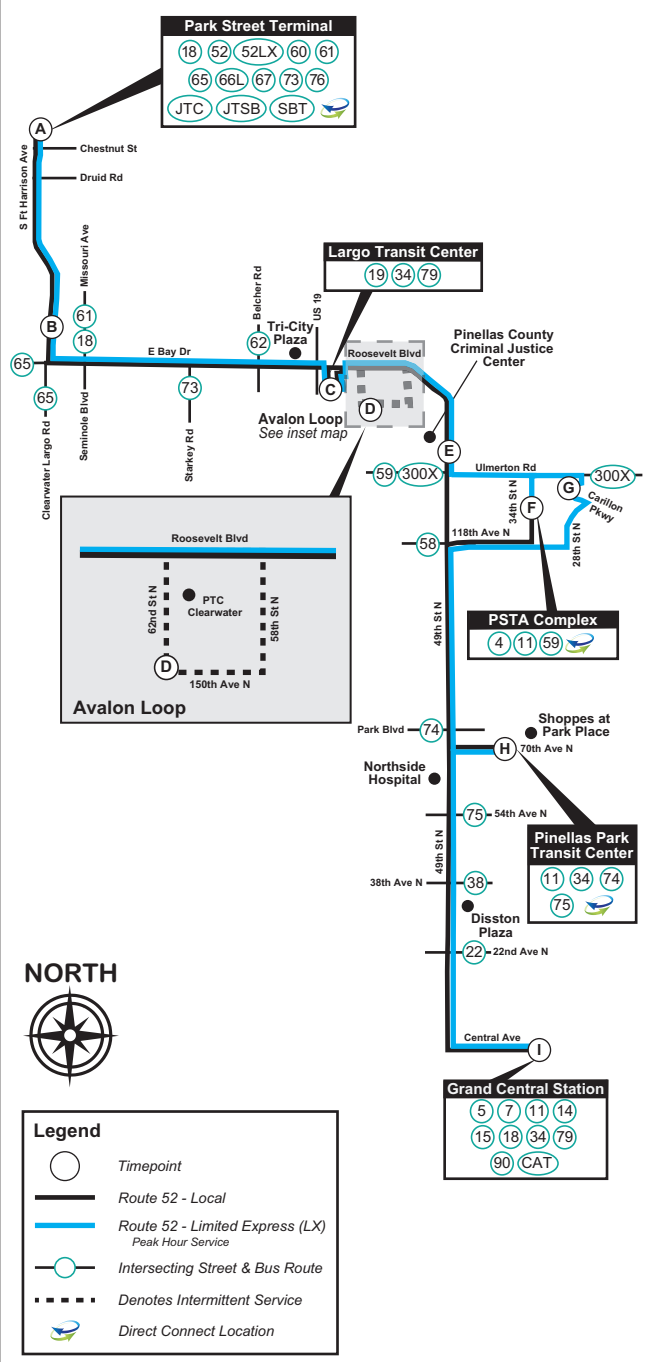

### SATURDAY

(A) Depart Park Street Terminal	(B) Clearwater Largo Rd & Rosery Rd	(C) Largo Transit Center	(D) Avalon Loop	(E) 49 St N & 140 Ave	(F) PSTA Facility 34th St	(H) Pinellas Park Transit Center	(I) Arrive Grand Central Station
5:45 AM	5:54	6:16	6:20	6:27	6:40	7:03	7:28
6:45	6:54	7:16	7:20	7:27	7:40	8:03	8:28
7:12	7:21	7:46	7:50	7:57	8:10	8:33	8:58
7:42	7:51	8:16	8:20	8:27	8:40	9:03	9:28
8:12	8:21	8:46	8:50	8:57	9:10	9:33	9:58
8:42	8:51	9:16	9:20	9:27	9:40	10:03	10:28
9:12	9:21	9:46	9:50	9:57	10:10	10:33	10:58
9:42	9:51	10:16	10:20	10:27	10:40	11:03	11:28
10:12	10:21	10:46	10:50	10:57	11:10	11:33	11:58
10:40	10:49	11:14	—	11:27	11:40	12:03	12:28
11:08	11:19	11:44	—	11:57	12:10	12:33	12:58
11:38	11:49	12:14	—	12:27	12:40	1:03	1:28
12:08 PM	12:19	12:44	—	12:57	1:10	1:33	1:58
12:38	12:49	1:14	—	1:27	1:40	2:03	2:28
1:08	1:19	1:44	—	1:57	2:10	2:33	2:58
1:38	1:49	2:14	—	2:27	2:40	3:03	3:28
2:08	2:19	2:44	—	2:57	3:10	3:33	3:58
2:38	2:49	3:14	—	3:27	3:40	4:03	4:28
3:08	3:19	3:44	—	3:57	4:10	4:33	4:58
3:41	3:52	4:17	—	4:27	4:40	5:03	5:28
4:11	4:22	4:47	—	4:57	5:10	5:33	5:58
4:41	4:52	5:17	—	5:27	5:40	6:03	6:28
5:11	5:22	5:47	—	5:57	6:10	6:33	6:58
5:41	5:52	6:17	—	6:27	6:40	7:03	7:25
6:11	6:22	6:47	—	6:57	7:10	7:33	7:55
6:41	6:52	7:17	—	7:27	7:40	8:03	8:25
7:11	7:22	7:47	—	7:57	8:10	8:33	8:55
7:41	7:52	8:17	—	8:27	8:40	9:03	9:25
8:41	8:52	9:17	—	9:27	9:40	10:03	10:25

♿ - Wheelchair Service Provided On All Trips

Effective 6-2-19, Revised 5-31-19

TIMES SHOWN ARE SCHEDULED BUT MAY VARY DUE TO TRAFFIC CONDITIONS, WEATHER OR UNFORESEEN EVENTS.

**Legend**

- Timepoint
- Route 52 - Local
- Route 52 - Limited Express (LX) Peak Hour Service
- Intersecting Street & Bus Route
- Denotes Intermittent Service
- 🚶 Direct Connect Location