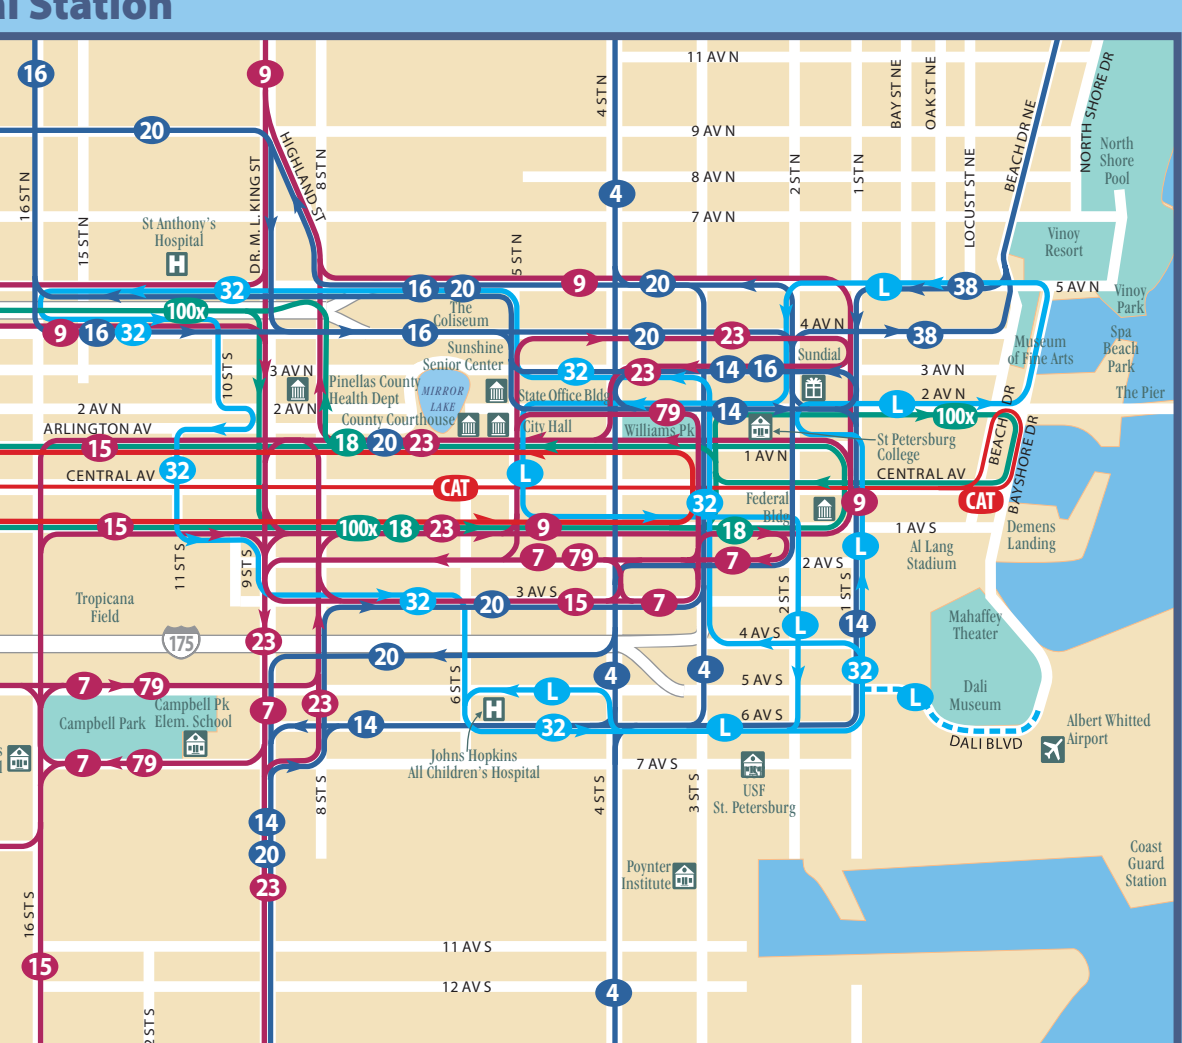

Tampa International Airport

This poster doesn't know where your bus is but our app does
Track your ride in real-time.
Download Transit - PSTA's endorsed app
PSTA.net/TransitApp

Downtown Clearwater

Looper
FREE TO RIDE
Service scheduled every 15 minutes

Looper & eLooper
One great service
Two great vehicles