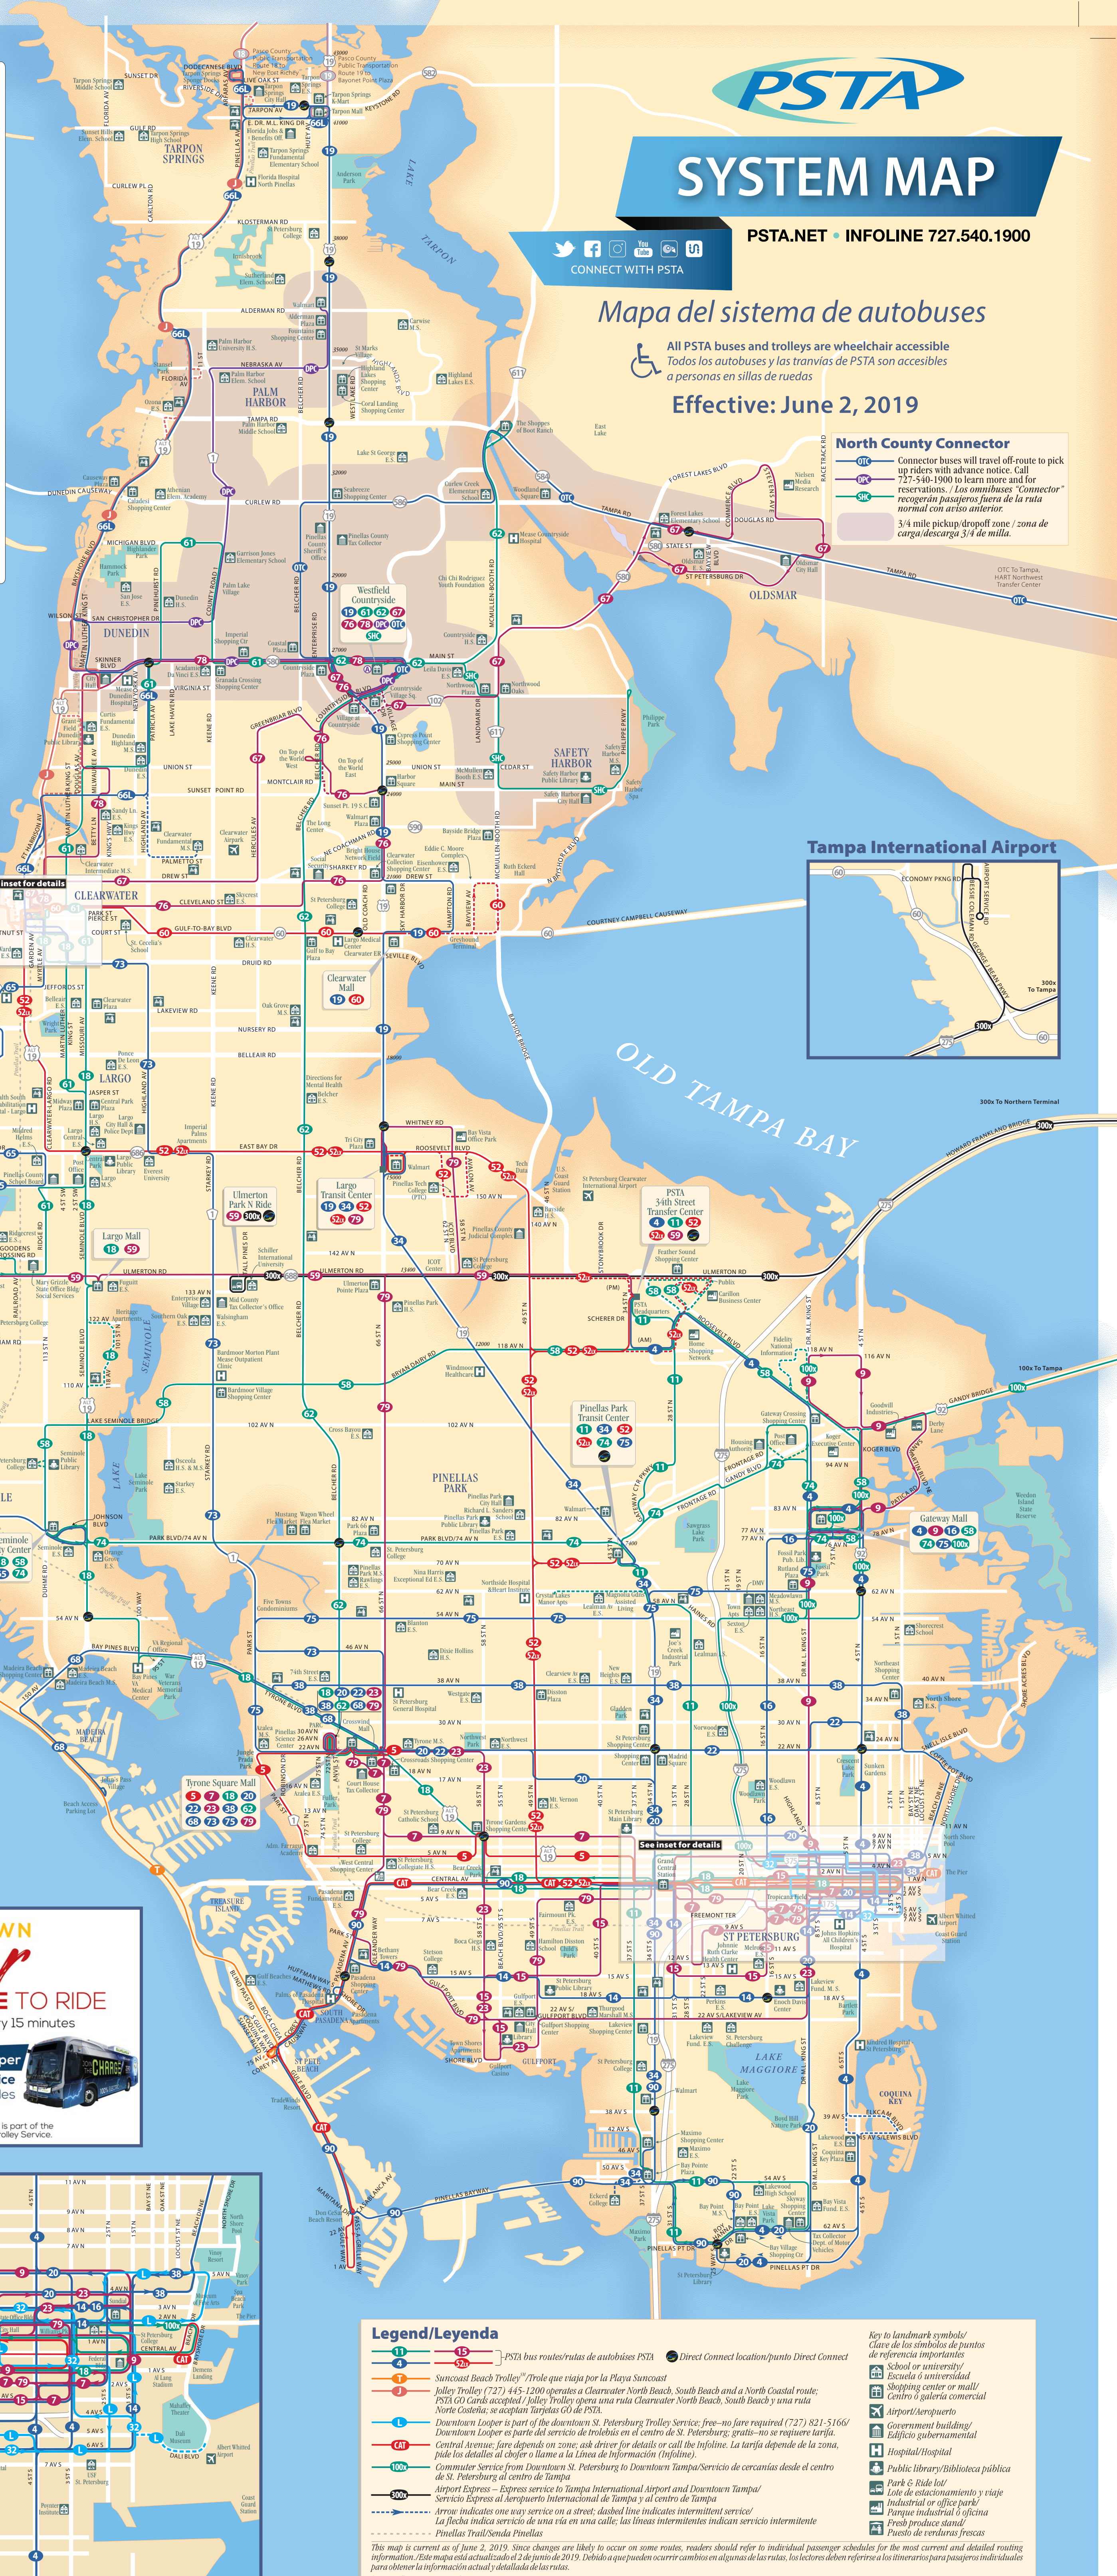

SYSTEM MAP

PSTA.NET • INFOLINE 727.540.1900

CONNECT WITH PSTA

Mapa del sistema de autobuses

All PSTA buses and trolleys are wheelchair accessible
Todos los autobuses y las tranvías de PSTA son accesibles a personas en sillas de ruedas

Effective: June 2, 2019

North County Connector

- OTC Connector buses will travel off-route to pick up riders with advance notice. Call 727-540-1900 to learn more and for reservations. Los omnibuses "Connector" recogerán pasajeros fuera de la ruta normal con aviso anterior.
- 3/4 mile pickup/dropoff zone / zona de carga/descarga 3/4 de milla.