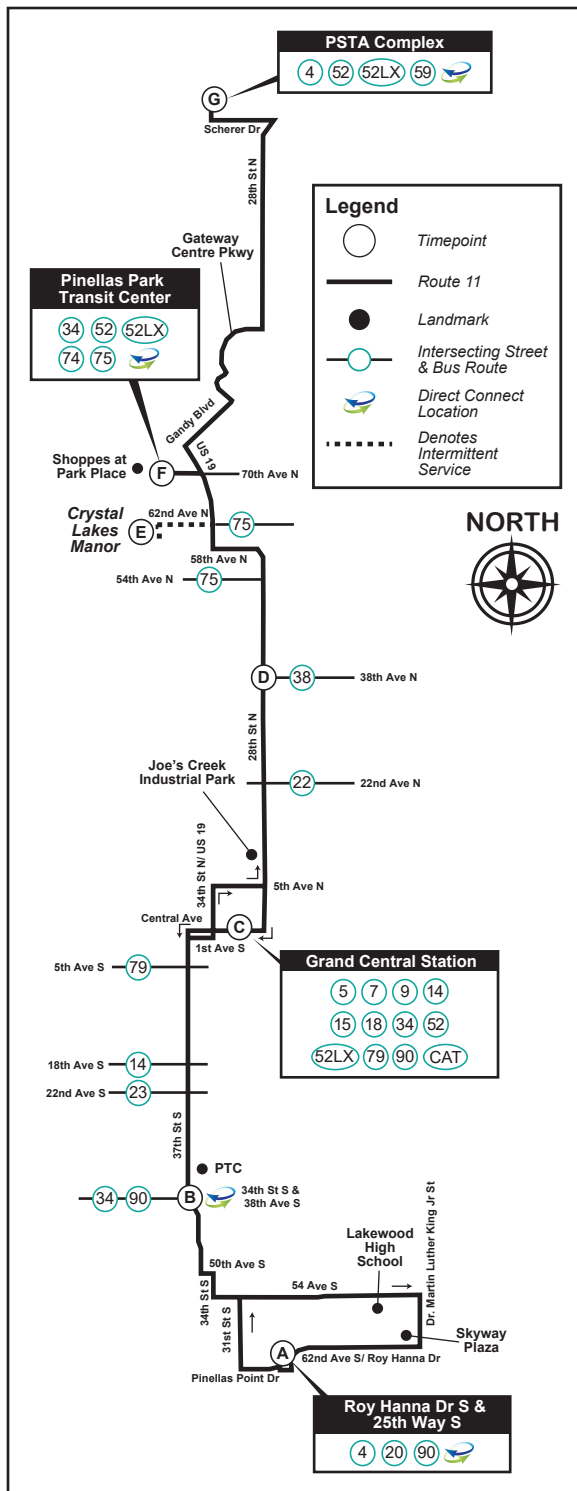

PSTA FACILITY 34 ST and PINELLAS PARK TRANSIT CENTER TO 25 WAY S & ROY HANNA DR

MONDAY - FRIDAY

(G) PSTA Facility 34 St N	(F) Pinellas Park Transit Center	(E) Crystal Lakes Manor	(D) 28 St N & 38 Ave N	(C) Grand Central Station	(B) 37 St S & 38 Ave S	(A) 25 Way S & Roy Hanna Dr
—	—	—	—	5:50	5:59	6:17
—	—	—	6:30	6:44	6:53	7:11
6:50 AM	7:08	—	7:20	7:40	7:51	8:11
7:50	8:10	8:16	8:27	8:42	8:53	9:13
8:50	9:10	—	9:22	9:42	9:53	10:13
9:50	10:10	—	10:22	10:42	10:53	11:13
10:50	11:10	11:16	11:27	11:42	11:53	12:13
11:50	12:10	—	12:22	12:42	12:53	1:13
12:50 PM	1:10	1:16	1:27	1:42	1:53	2:13
1:50	2:10	2:16	2:27	2:42	2:53	3:13
2:50	3:10	—	3:22	3:42	3:53	4:13
3:50	4:10	—	4:22	4:42	4:53	5:13
4:50	5:10	—	5:22	5:42	5:53	6:13
5:50	6:10	6:16	6:27	6:42	6:53	7:12
6:50	7:10	7:16	7:27	7:41	7:51	8:10

♿ - Wheelchair Service Provided On All Trips

TIMES SHOWN ARE SCHEDULED BUT MAY VARY DUE TO TRAFFIC CONDITIONS, WEATHER OR UNFORESEEN EVENTS.

Effective 6-2-19