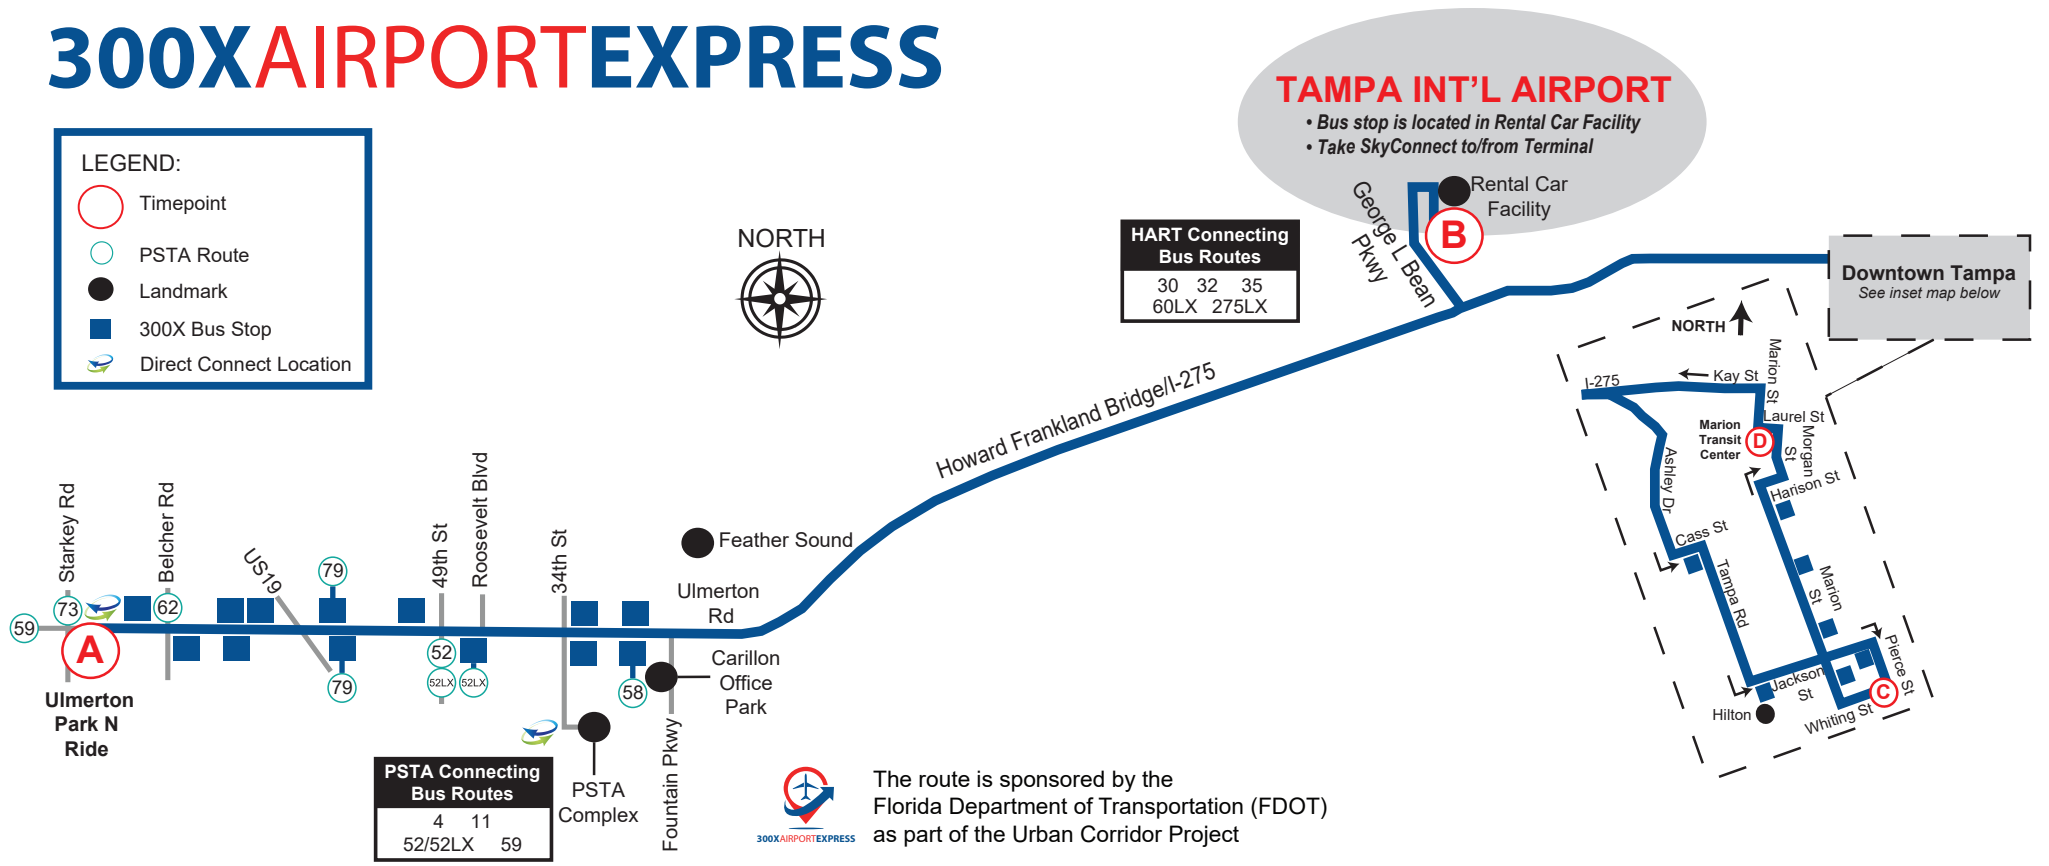

# 300X AIRPORTEXPRESS

**LEGEND:**

- Timepoint
- PSTA Route
- Landmark
- 300X Bus Stop
- 🚶 Direct Connect Location

## ULMERTON PARK N RIDE TO TAMPA INTERNATIONAL AIRPORT AND DOWNTOWN TAMPA

MONDAY - FRIDAY  
NO SATURDAY, SUNDAY & HOLIDAY SERVICE  
\$3.00 Cash Fare - Correct Change Required

## TAMPA INTERNATIONAL AIRPORT AND DOWNTOWN TAMPA TO ULMERTON PARK N RIDE

MONDAY - FRIDAY  
NO SATURDAY, SUNDAY & HOLIDAY SERVICE  
\$3.00 Cash Fare - Correct Change Required

(A)	(B)	(C)	(D)	(C)	(D)	(B)	(A)
Ulmerton Park & Ride	Tampa International Airport	Pierce St	Marion Transit Center	Pierce St	Marion Transit Center	Tampa International Airport	Ulmerton Park & Ride
6:10 AM	<b>6:55</b>	7:09	7:14	–	7:52 AM	<b>8:10</b>	8:55
7:00	–	7:50	7:55	–	8:52	<b>9:10</b>	9:55
8:07	<b>8:55</b>	9:07	9:12	–	9:52	<b>10:10</b>	10:55
9:10	<b>9:55</b>	10:07	10:12	–	10:52	<b>11:10</b>	11:55
12:07 PM	<b>12:55</b>	1:09	1:14	–	1:52	<b>2:10</b>	2:55
3:17	<b>3:55</b>	4:13	–	4:40 PM	4:55	–	5:45
4:17	<b>4:55</b>	5:13	–	5:33	5:53	<b>6:10</b>	6:56
5:20	<b>5:55</b>	6:11	–	6:37	6:52	<b>7:10</b>	7:55
6:20	<b>6:55</b>	7:11	–	7:37	7:52	<b>8:10</b>	8:55

🚶 - Wheelchair Service Provided On All Trips

Effective 6-17-18, Revised 1-9-19

TIMES SHOWN ARE SCHEDULED BUT MAY VARY DUE TO TRAFFIC CONDITIONS, WEATHER OR UNFORESEEN EVENTS.