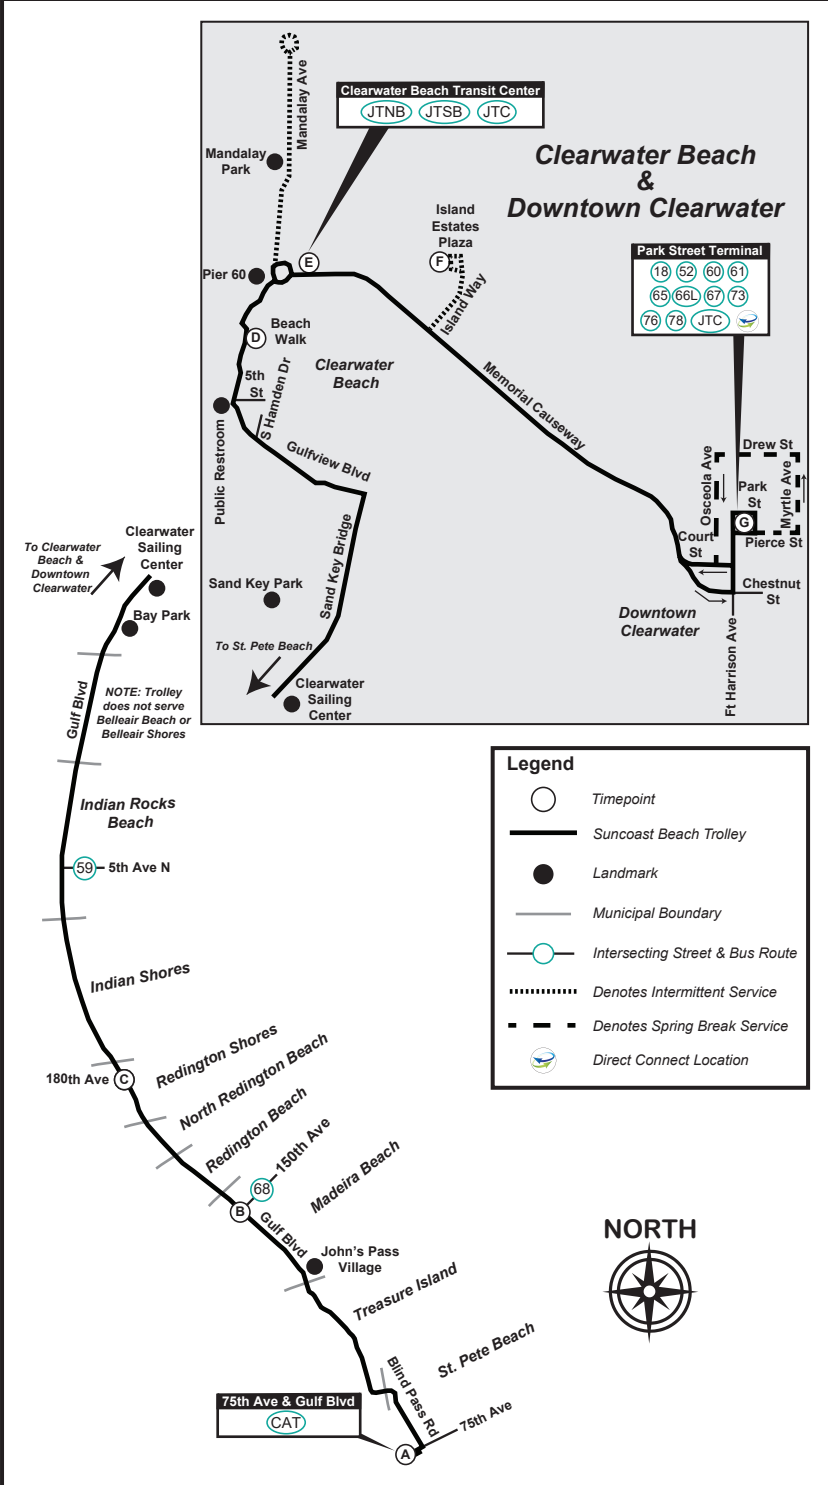

The Clearwater Jolley Trolley (727) 445-1200 provides circulator service to Clearwater Beach, Island Estates, and Mandalay Ave every day from 10:00 AM to 8:30 PM. Ask your Bus Operator for a transfer or show the Jolley Trolley driver your GO Card and you can ride for free.

- These trips do not run Monday through Thursday.

Effective 2-3-19

X - Serves Mandalay Ave & Acacia St these trips

NOTE: Trolley does not serve Belleair Beach or Belleair Shores

♿ - Wheelchair Service Provided On All Trips

TIMES SHOWN ARE SCHEDULED BUT MAY VARY DUE TO TRAFFIC CONDITIONS, WEATHER OR UNFORESEEN EVENTS.