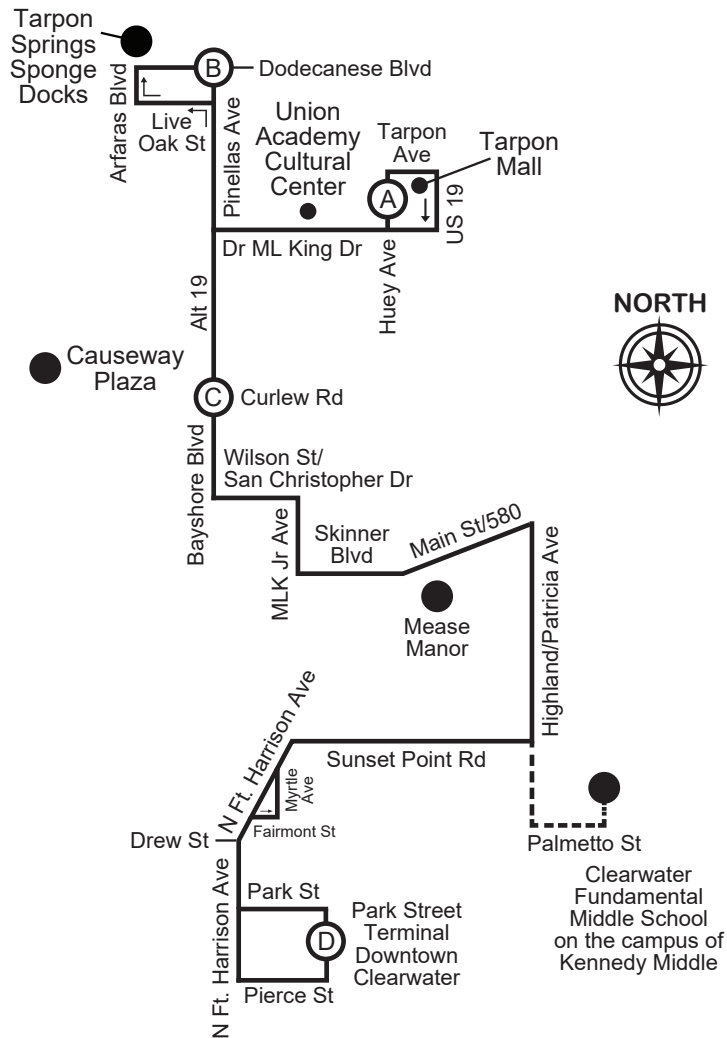

Route 66 Limited Stop (66L)

TARPON SPRINGS TO PARK STREET TERMINAL

MONDAY - FRIDAY

(No Saturday, Sunday/Holiday Service)

(A) Huey Ave & Tarpon Ave	(B) Pinellas Ave & Dodecanese Blvd	(C) Alt 19 & Curlew Rd	Clearwater Fundamental Middle School	(D) Park Street Terminal
4:55 AM	5:05	5:20	–	6:00
6:20	6:30	6:50	–	7:10
7:10 #	–	7:30 #	7:55 #	8:10 #
7:10	–	7:30	7:55 #	8:10
3:50 PM	4:00	4:30	–	5:00

PARK STREET TERMINAL TO TARPON SPRINGS

MONDAY - FRIDAY

(No Saturday, Sunday/Holiday Service)

(D) Park Street Terminal	Clearwater Fundamental Middle School	(C) Alt 19 & Curlew Rd	(B) Pinellas Ave & Dodecanese Blvd	(A) Huey Ave & Tarpon Ave
6:05	–	6:30	7:00	7:10
7:35	–	8:00	8:30	8:40
8:35	–	9:00	9:30	9:40
2:35 #	2:55 #	3:15 #	–	3:45 #
2:35	2:55 #	3:15	–	3:45
5:25	–	5:50	6:20	6:30

- These trips serve Clearwater Fundamental Middle School at 7:55 AM and 2:55 PM when school is in session ONLY.

Effective 10-7-18

* - Bus turns around and returns to Park Street Terminal traveling north to Tarpon Springs.

TIMES SHOWN ARE SCHEDULED BUT MAY VARY DUE TO TRAFFIC CONDITIONS, WEATHER OR UNFORESEEN EVENTS.

LEGEND

- Timepoint; see scheduled times. Board at bus stop signs located frequently along the route.
 - Landmark
 - Denotes Intermittent Service
- Note: Map not to scale