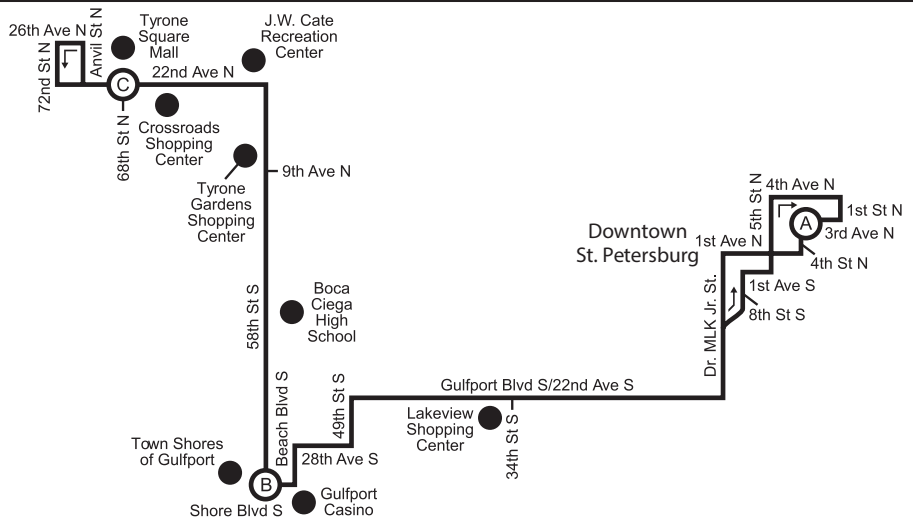

NORTH

LEGEND

- Timepoint; see scheduled times. Board at bus stop signs located frequently along the route.
 - Landmark
- NOTE: Map not to scale

Route 23

TYRONE SQUARE MALL TO DOWNTOWN ST. PETERSBURG

Serving: Tyrone Square Mall, Tyrone Gardens Shopping Center, Boca Ciega High School, Town Shores, Gulfport Casino, Lakeview Shopping Center, 22 Ave S, Downtown St. Petersburg

MONDAY - FRIDAY

○ 22 Ave N at Tyrone Square Mall	○ 58 St S & Shore Blvd S	○ 3 Ave N & 4 St N
5:20 AM	5:40	6:15
5:50	6:10	6:45
6:20	6:40	7:15
6:50	7:10	7:45
7:20	7:40	8:15
7:50	8:10	8:45
8:20	8:40	9:15
8:50	9:10	9:45
9:20	9:40	10:15
9:50	10:10	10:45
10:20	10:40	11:15
10:50	11:10	11:45
11:20	11:40	12:15
11:50	12:10	12:45
12:20 PM	12:40	1:15
12:50	1:10	1:45
1:20	1:40	2:15
1:50	2:10	2:45
2:20	2:40	3:15
2:50	3:10	3:45
3:20	3:40	4:15
3:50	4:10	4:45
4:20	4:40	5:15
4:50	5:10	5:45
5:20	5:40	6:15
5:50	6:10	6:45
6:20	6:38	7:08
7:50	8:08	8:38

Route 23

DOWNTOWN ST. PETERSBURG TO TYRONE SQUARE MALL

Serving: Downtown St. Petersburg, 22 Ave S, Lakeview Shopping Center, Gulfport Casino, Town Shores, Boca Ciega High School, Tyrone Gardens Shopping Center, Tyrone Square Mall

MONDAY - FRIDAY

○ 3 Ave N & 4 St N	○ 58 St S & Shore Blvd S	○ 22 Ave N at Tyrone Square Mall
6:20 AM	6:48	7:05
6:50	7:18	7:35
7:20	7:48	8:10
7:50	8:18	8:40
8:20	8:48	9:10
8:50	9:18	9:40
9:20	9:48	10:10
9:50	10:18	10:40
10:20	10:48	11:10
10:50	11:18	11:40
11:20	11:48	12:10
11:55	12:23	12:45
12:25 PM	12:53	1:15
12:55	1:23	1:45
1:25	1:53	2:15
1:55	2:23	2:45
2:25	2:53	3:15
2:55	3:23	3:45
3:25	3:53	4:15
3:50	4:18	4:40
4:20	4:48	5:10
4:50	5:18	5:40
5:20	5:48	6:10
5:50	6:18	6:35
-	-	-
6:50	7:18	7:35
-	-	-
-	-	-