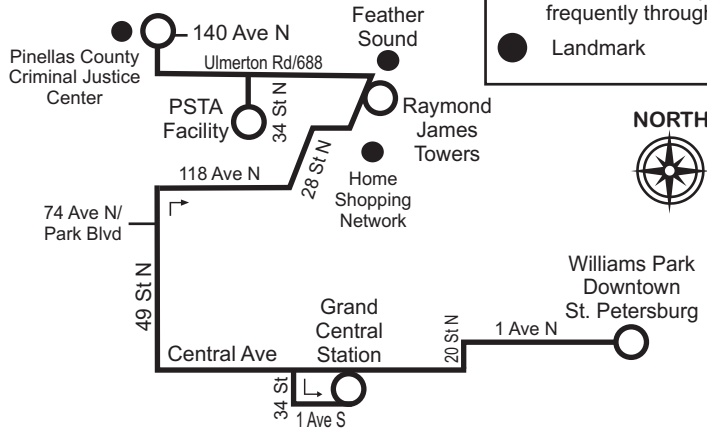

AM ROUTING

LEGEND

- Timepoint; see scheduled times. Board at bus stop signs located frequently throughout route.
- Landmark

PM ROUTING

Route 97 COMMUTER SERVICE

DOWNTOWN ST. PETERSBURG TO CARILLON OFFICE COMPLEX TO 49 ST

Serving: Williams Park, Downtown St. Petersburg, Grand Central Station, Central Ave, 49 St, 118 Ave, Carillon Office Complex, Ulmerton Rd, 34 St N, PSTA Facility, Criminal Justice Center

MONDAY - FRIDAY

NO SATURDAY, SUNDAY OR HOLIDAY SERVICE

Williams Park	Grand Central Station	Raymond James Towers	PSTA Facility 34 St	49 St N & 140 Ave
5:15 AM	5:30	6:05	6:20	6:25
6:00	6:15	6:50	7:05	7:15
7:00	7:15	7:55	8:05	8:15
8:00	8:15	8:55	9:05	—

Route 97 COMMUTER SERVICE

49 ST TO CARILLON OFFICE COMPLEX TO DOWNTOWN ST. PETERSBURG

Serving: Criminal Justice Center, Ulmerton Rd, Carillon Office Complex, 118 Ave, 34 St N, PSTA Facility, Shoppes at Park Place, 49 St, Grand Central Station, Downtown St. Petersburg, Williams Park