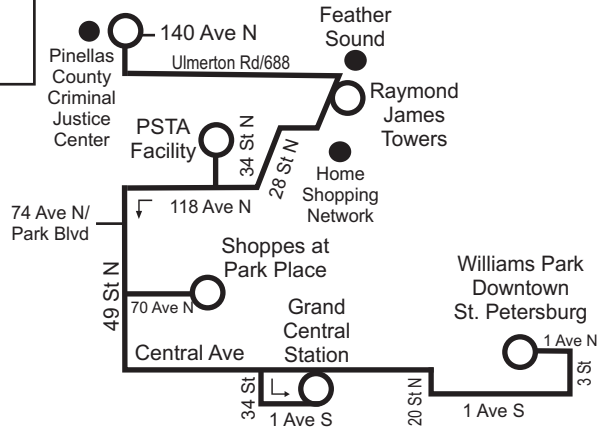

AM ROUTING

LEGEND

- Timepoint; see scheduled times. Board at bus stop signs located frequently throughout route.
- Landmark

PM ROUTING

Route 97 COMMUTER SERVICE

DOWNTOWN ST. PETERSBURG TO CARILLON OFFICE COMPLEX TO 49 ST

Serving: Williams Park, Downtown St. Petersburg, Grand Central Station, Central Ave, 49 St, 118 Ave, Carillon Office Complex, Ulmerton Rd, 34 St N, PSTA Facility, Criminal Justice Center

MONDAY - FRIDAY

NO SATURDAY, SUNDAY OR HOLIDAY SERVICE

Williams Park	Grand Central Station	Raymond James Towers	PSTA Facility 34 St	49 St N & 140 Ave
5:15 AM	5:30	6:05	6:20	6:25
6:00	6:15	6:50	7:05	7:15
7:00	7:15	7:55	8:05	8:15
8:00	8:15	8:55	9:05	—

Route 97 COMMUTER SERVICE

49 ST TO CARILLON OFFICE COMPLEX TO DOWNTOWN ST. PETERSBURG

Serving: Criminal Justice Center, Ulmerton Rd, Carillon Office Complex, 118 Ave, 34 St N, PSTA Facility, Shoppes at Park Place, 49 St, Grand Central Station, Downtown St. Petersburg, Williams Park