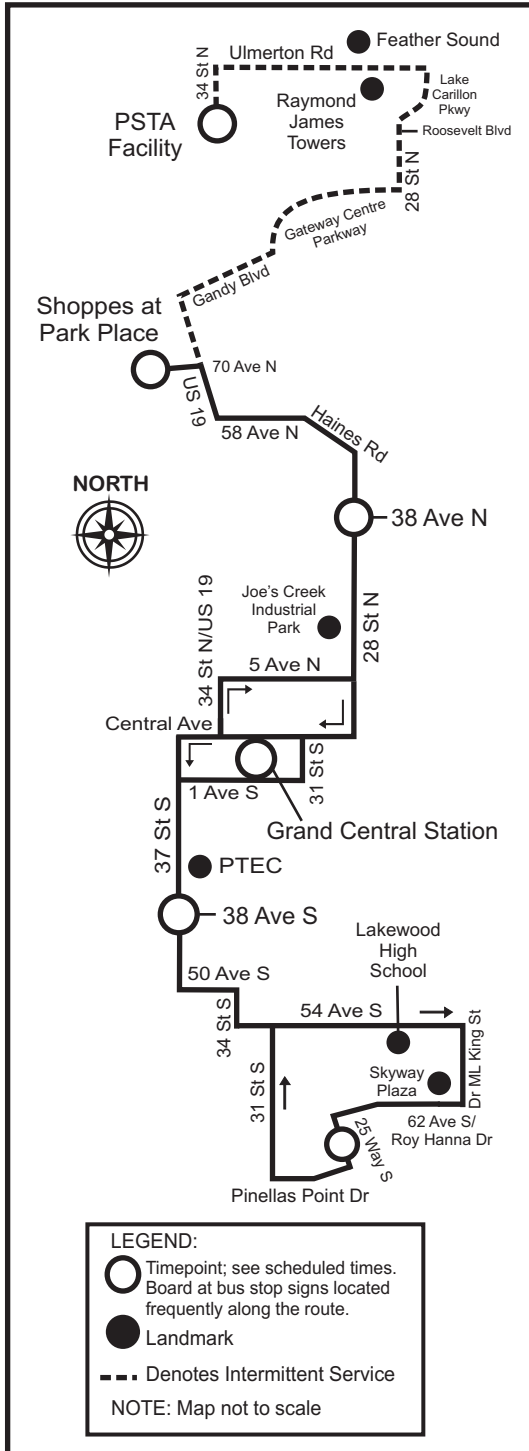

- Wheelchair service provided on all trips

Effective 10-4-09

- This trip starts at 37 St S & 18 Ave at 5:55 AM

TIMES SHOWN ARE SCHEDULED BUT MAY VARY DUE TO TRAFFIC CONDITIONS, WEATHER OR UNFORESEEN EVENTS.

SATURDAY

25 Way S & Roy Hanna Dr	37 St N & 38 Ave S	Grand Central Station	28 St N & 38 Ave	Arrive Shoppes at Park Place	Depart Shoppes at Park Place	28 St N & 38 Ave	Grand Central Station	37 St N & 38 Ave S	25 Way S & Roy Hanna Dr
-	-	-	-	-	-	-	-	6:00 #	6:15
-	-	-	-	-	-	6:35	6:45	6:55	7:15
6:20 ^{AM}	6:27	6:40	6:50	7:10	7:25 ^{AM}	7:33	7:45	7:55	8:20
7:20	7:28	7:45	7:55	8:10	8:25	8:33	8:50	9:00	9:20
8:20	8:28	8:45	8:55	9:10	9:25	9:34	9:50	10:00	10:20
9:20	9:28	9:45	9:55	10:10	10:25	10:34	10:50	11:00	11:20
10:20	10:28	10:45	10:55	11:15	11:25	11:34	11:50	12:00	12:20
11:20	11:28	11:45	11:55	12:15	12:25 ^{PM}	12:34	12:50	1:00	1:20
12:20 ^{PM}	12:28	12:45	12:55	1:15	1:25	1:34	1:45	1:55	2:15
1:20	1:28	1:45	1:55	2:15	2:25	2:34	2:45	2:55	3:15
2:20	2:28	2:45	2:55	3:15	3:25	3:34	3:45	3:55	4:15
3:20	3:28	3:45	3:55	4:15	4:25	4:34	4:45	4:55	5:15
4:20	4:28	4:40	4:50	5:10	5:25	5:34	5:45	5:55	6:15
5:20	5:28	5:40	5:50	6:10	-	-	-	-	-

 - Wheelchair service provided on all trips

Effective 10-4-09

- This trip starts at 37 St S & 18 Ave at 5:55 AM

NOTE: Saturday, Sunday & Holiday service ends at Shoppes at Park Place

TIMES SHOWN ARE SCHEDULED BUT MAY VARY DUE TO TRAFFIC CONDITIONS, WEATHER OR UNFORESEEN EVENTS.